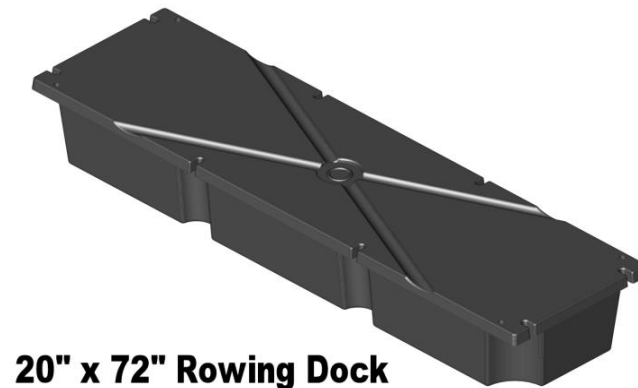

Nominal Size 20" x 72"	Depth	
	8"	10"
Part Number	BD2072-8	BD2072-10
Weight (Lbs)	32	34
Buoyancy (Lbs, Freshwater)	376	450

20" x 72" Rowing Dock

Note: Actual depths may be up to 1/2" deeper than nominal depth