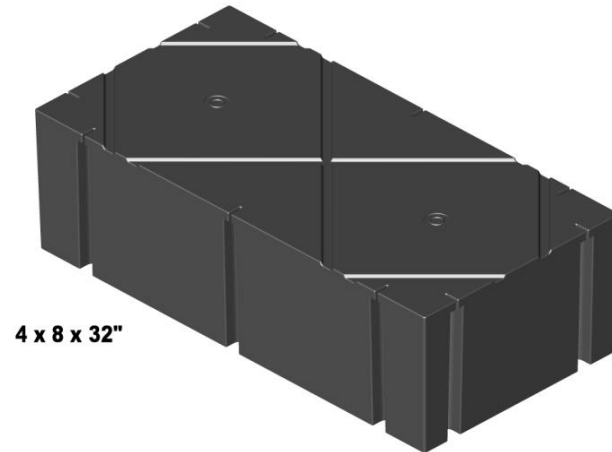

	Depth
Nominal Size 48" x 96"	32"
Part Number	BD4896-32
Weight (Lbs)	227
Buoyancy (Lbs, Freshwater)	4804

Note: 32" floats are different style